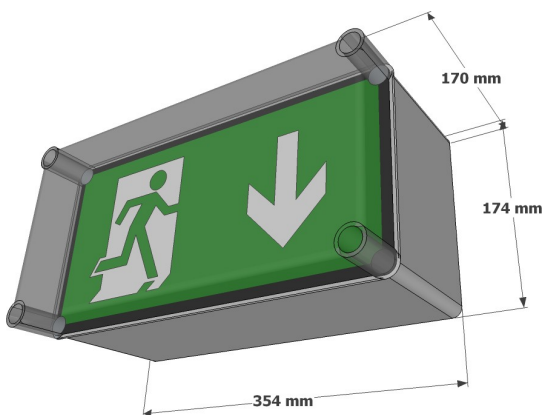

TECHNICAL SPECIFICATION

Felsted - Emergency

Description:

This weather proof LED escape route sign is a hard wearing weatherproof wall mounted emergency escape route sign. Able to withstand harsh environments.

Specification:

3M	3 hour emergency
/DALI	DALI
Central battery	Ask for central battery / static options (50V & 110V)
/230	230 Mains
/ST	Self test
/TS	Test switch
Note: All exit signs are arrow down as standard please specify other direction if required	

- Escape route sign
- Surface wall mount
- High output LED light source
- IP65
- Choice of Legend
- Self contained

Viewing Distance 33M

LINE DRAWING

OPTIONS

BSEN ISO 7010 legends as standard.